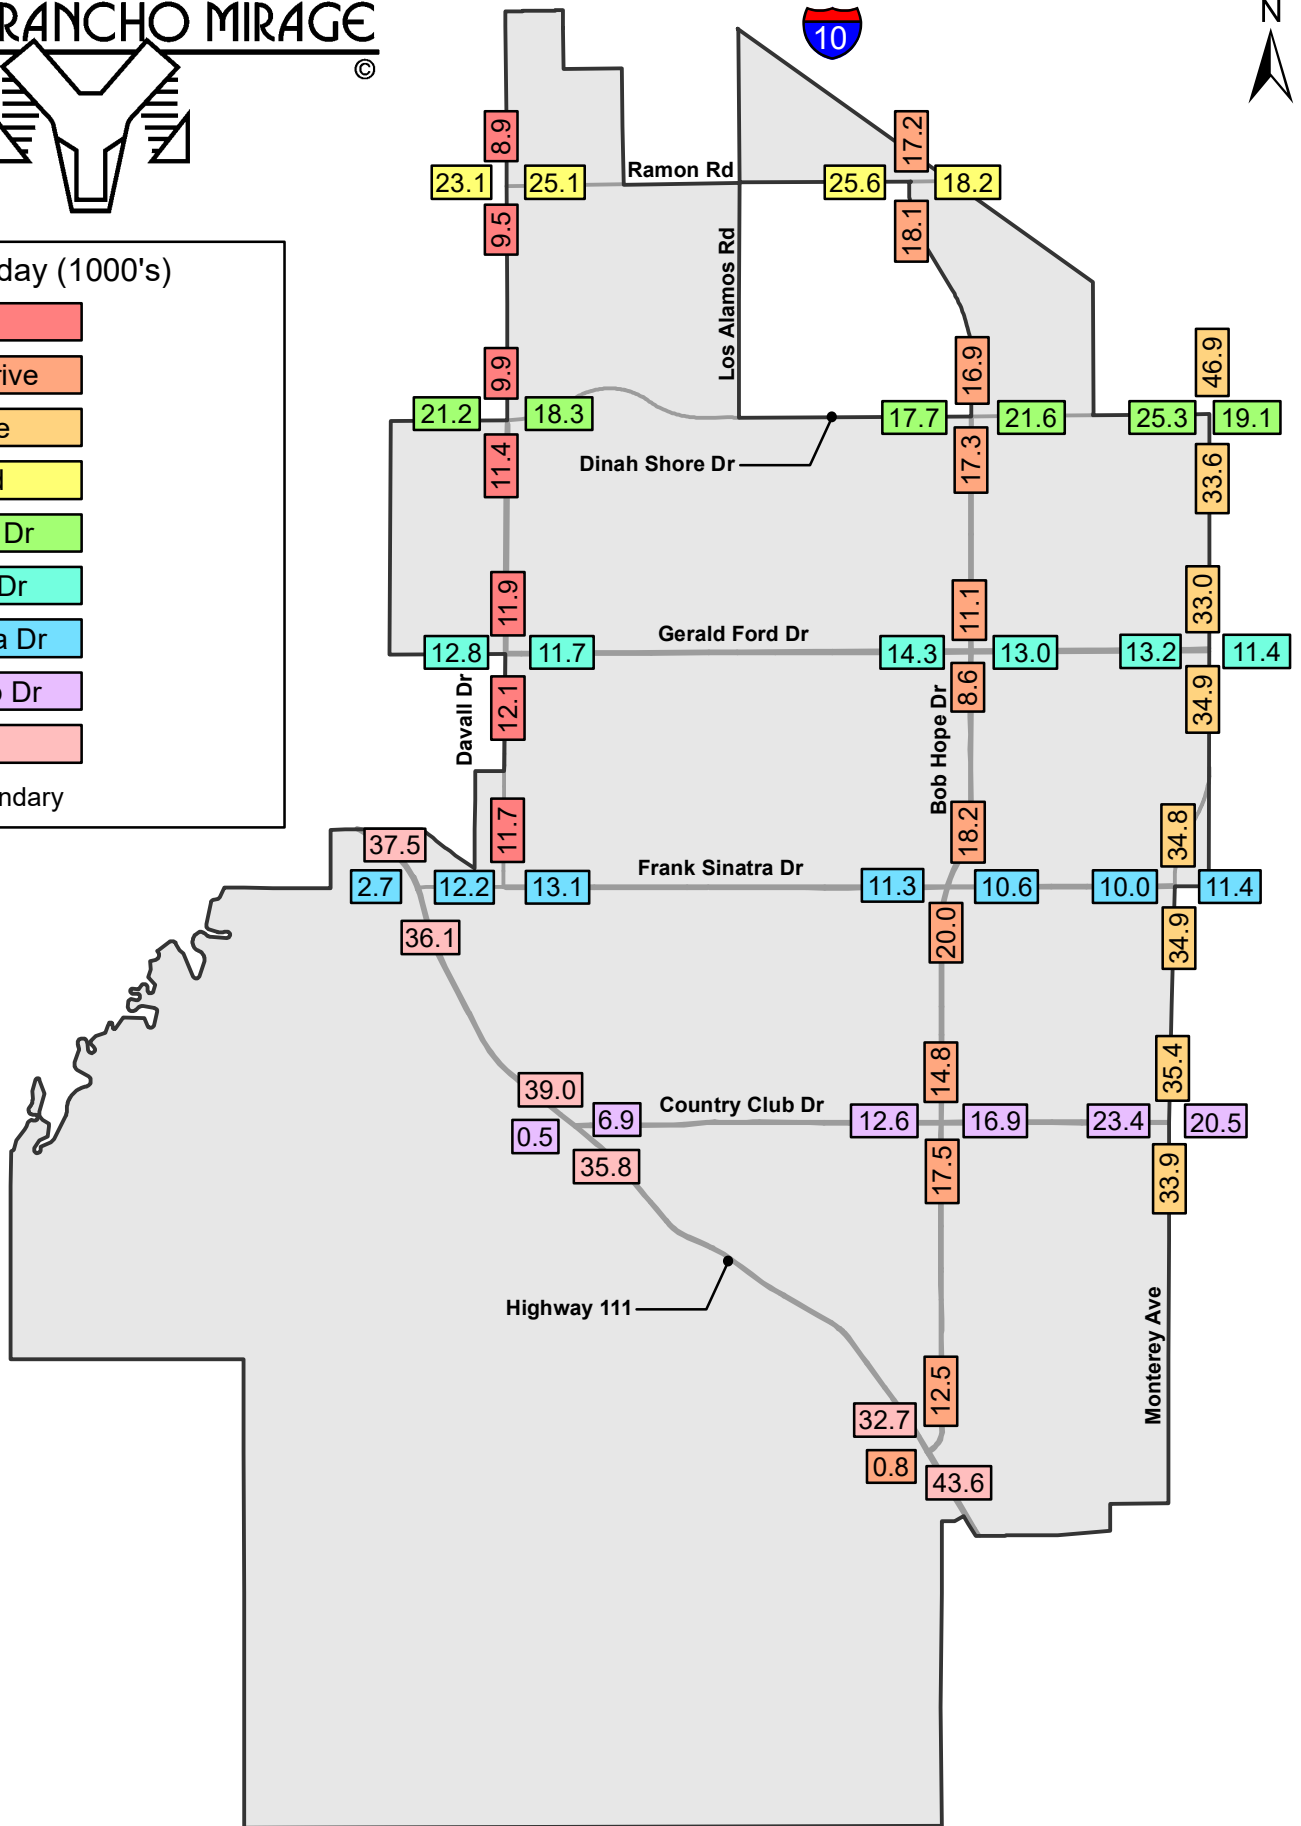

## Vehicles per day (1000's)

- Da Vall Drive
- Bob Hope Drive
- Monterey Ave
- Ramon Road
- Dinah Shore Dr
- Gerald Ford Dr
- Frank Sinatra Dr
- Country Club Dr
- Highway 111
- City Boundary

# Traffic Counts (Nov. 2016)

City of Rancho Mirage